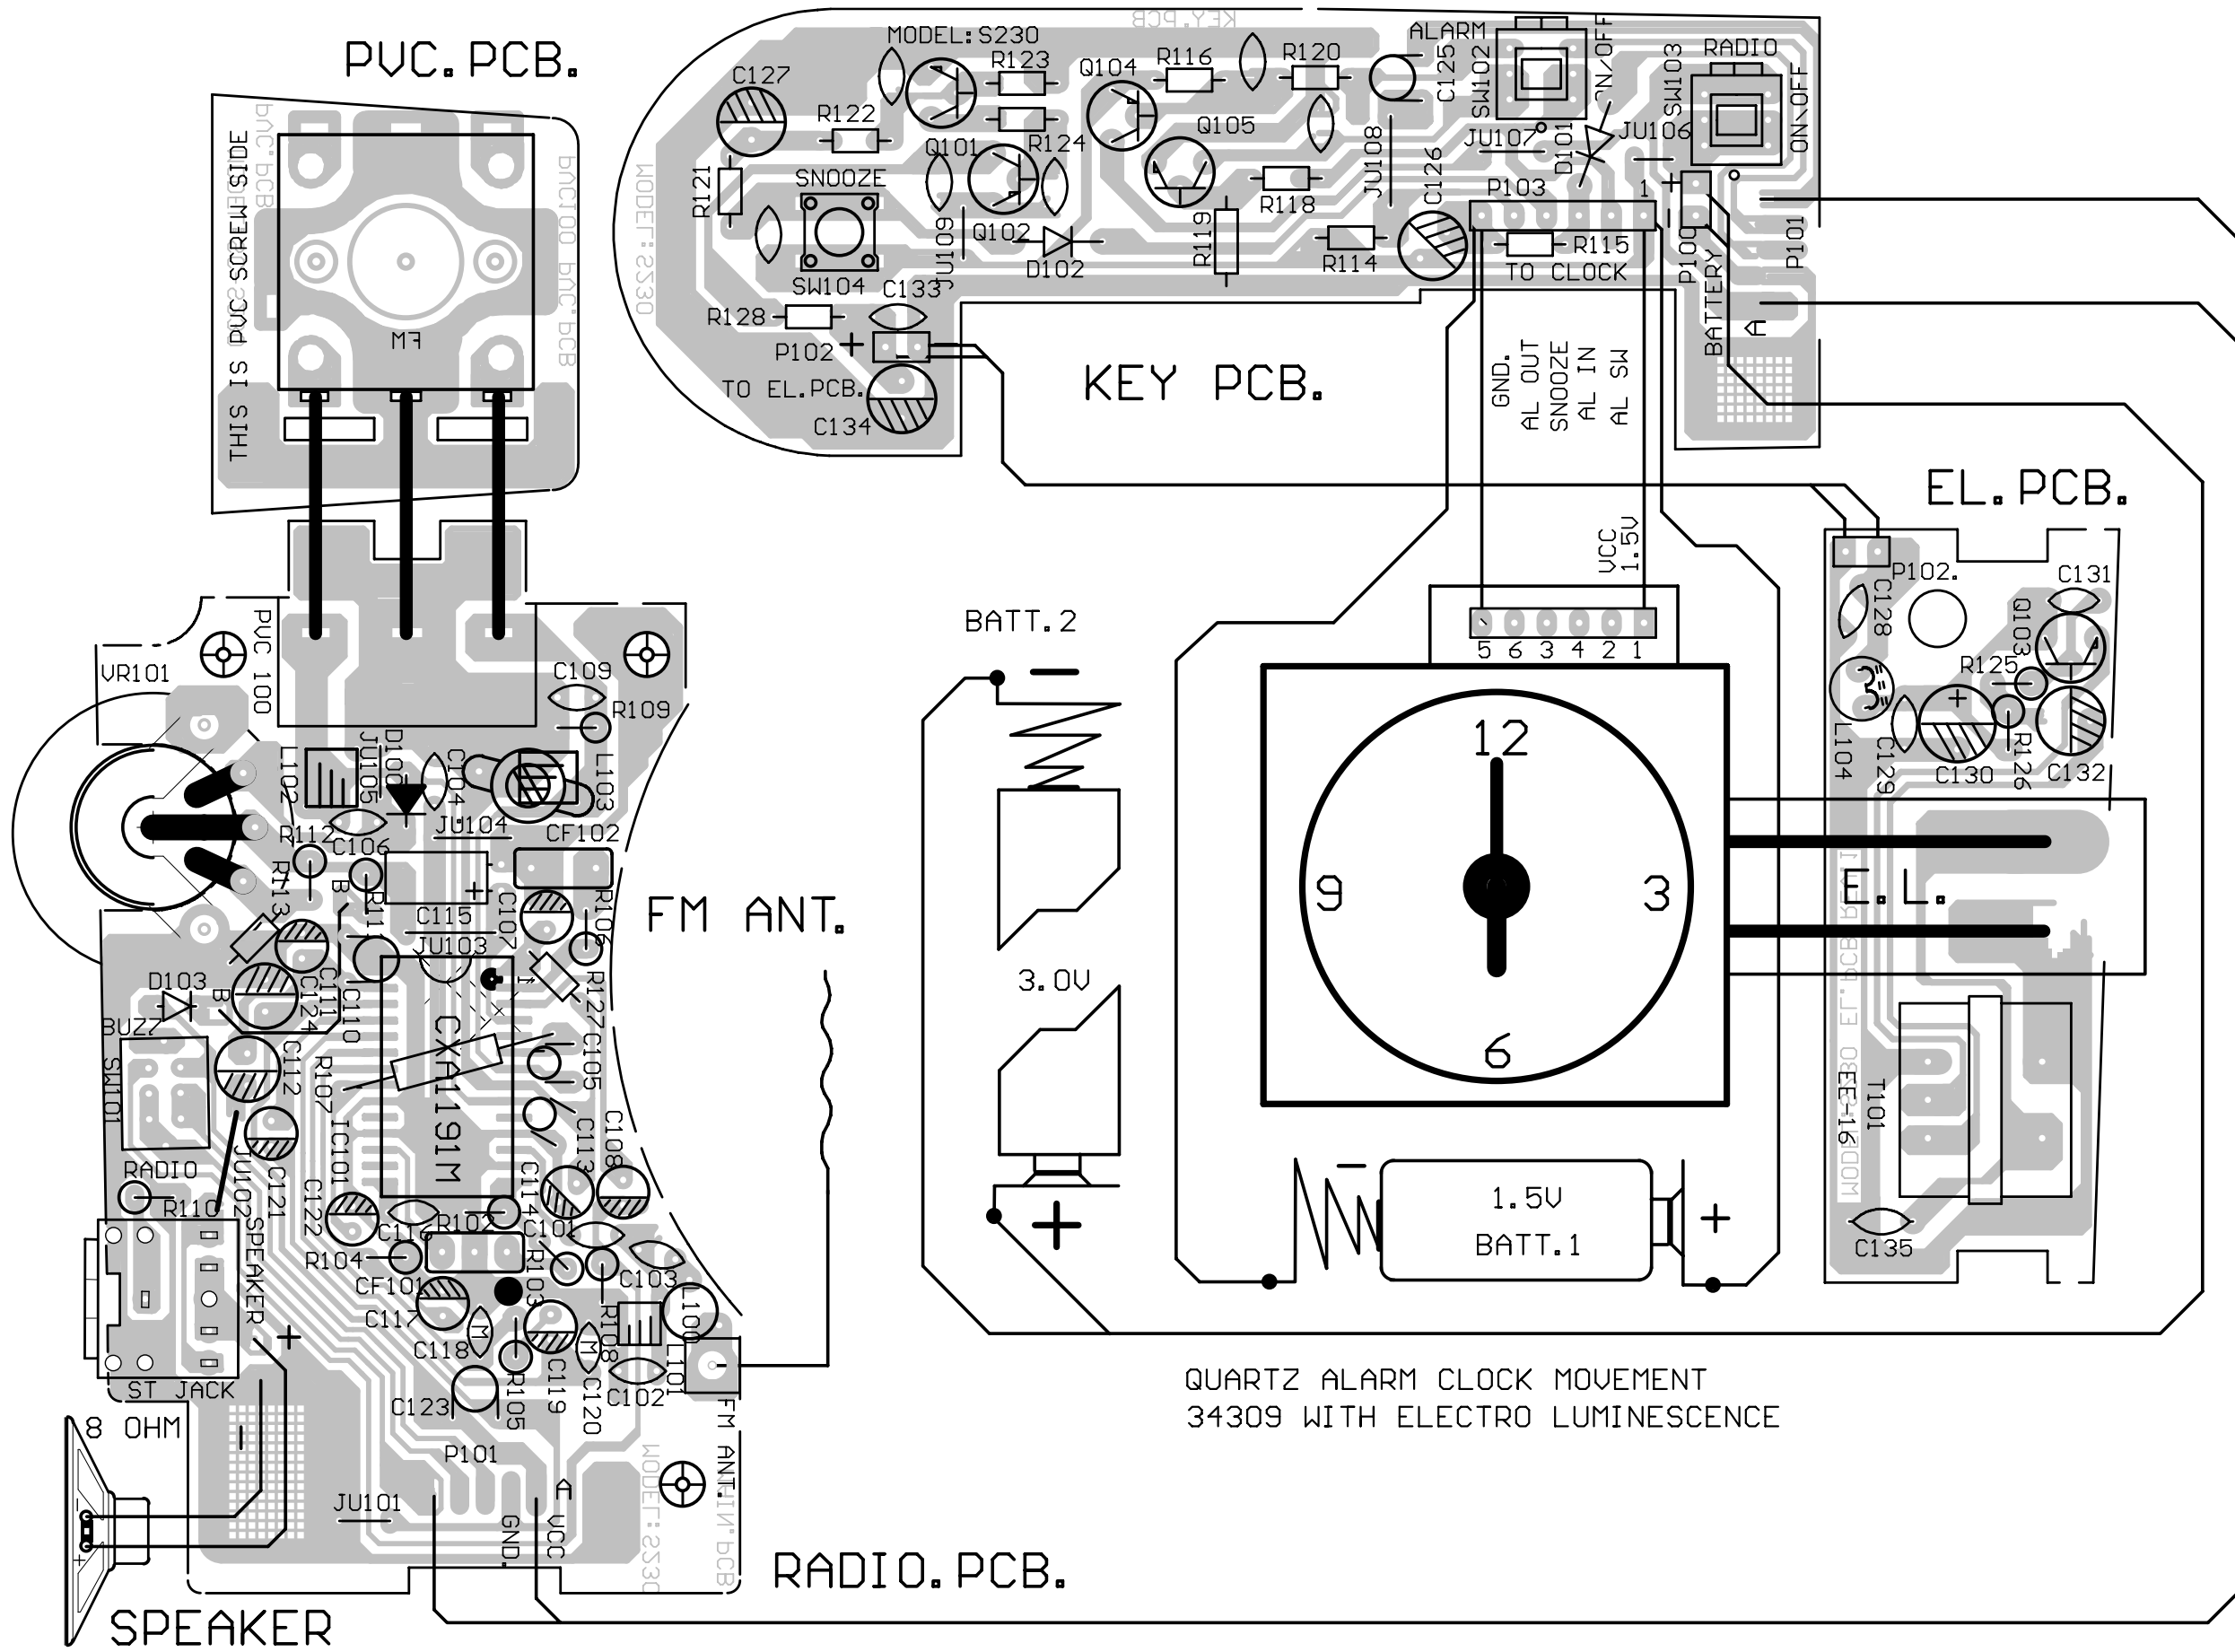

Service Document **Exchange Set**

Sono Clock S 230

Service Manual
Sicherheit Safety
<small>Materialnr./Part No. 720108000000</small>

Es gelten die Vorschriften und Sicherheitshinweise gemäß dem Service Manual "Sicherheit", Materialnummer 720108000000, sowie zusätzlich die eventuell abweichenden, landesspezifischen Vorschriften!

The regulations and safety instructions shall be valid as provided by the "Safety" Service Manual, part number 720108000000, as well as the respective national deviations.

ALIGNMENT	INPUT SIGNAL SOURCE		SIGNAL	OUTPUT	SET RADIO		ADJUST	ADJUST FOR	REMARK
	Oscillator	Aerial band pass			Lowest end	Highest end			
FM RF	Testpoint TP1 & TP2 GND		87.35MHz 108.25MHz	Speaker	Lowest end	Highest end		Maximum	Repeat this adjustment
			88MHz 106MHz						