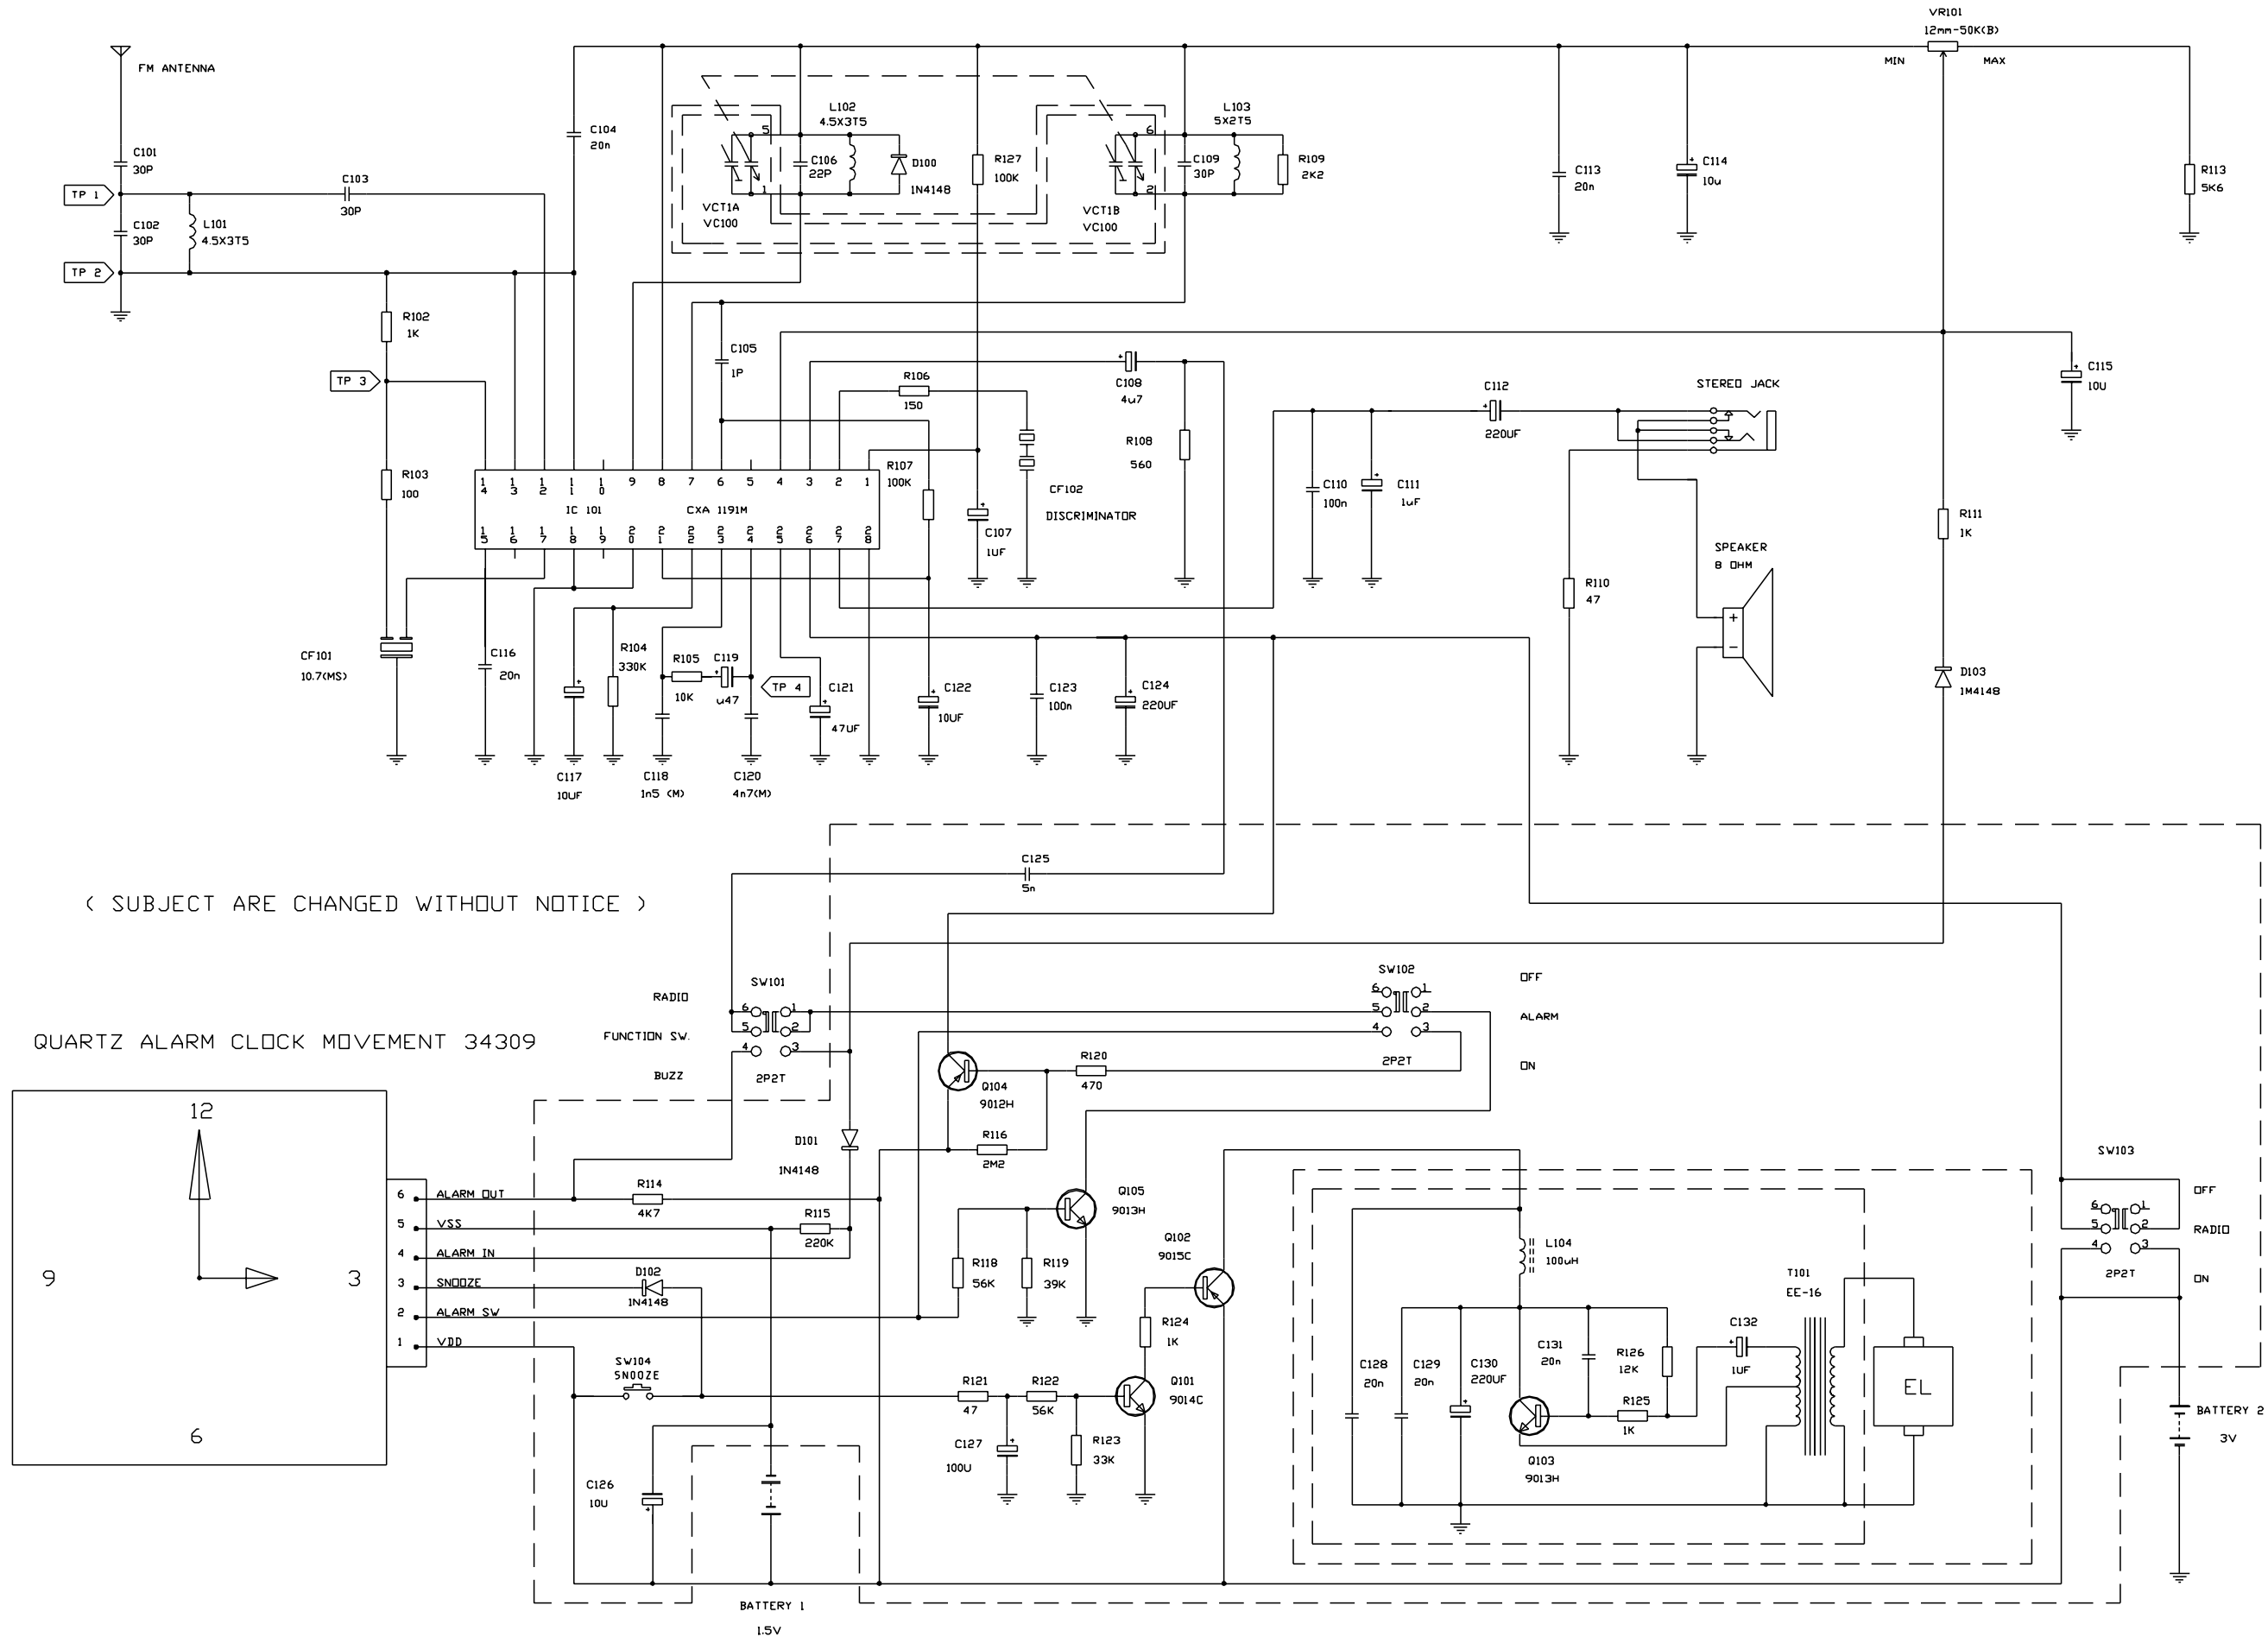

Service Document **Exchange Set**

Sono Clock S 230

Service Manual
Sicherheit Safety
<small>Materialnr./Part No. 720108000000</small>

Es gelten die Vorschriften und Sicherheitshinweise gemäß dem Service Manual "Sicherheit", Materialnummer 720108000000, sowie zusätzlich die eventuell abweichenden, landesspezifischen Vorschriften!

The regulations and safety instructions shall be valid as provided by the "Safety" Service Manual, part number 720108000000, as well as the respective national deviations.

ALIGNMENT	INPUT SIGNAL SOURCE		SIGNAL	OUTPUT	SET RADIO		ADJUST	ADJUST FOR	REMARK
	Oscillator	Aerial band pass			Lowest end	Highest end			
FM RF	Testpoint TP1 & TP2 GND		87.35MHz 108.25MHz	Speaker	Lowest end	Highest end		Maximum	Repeat this adjustment
			88MHz 106MHz						